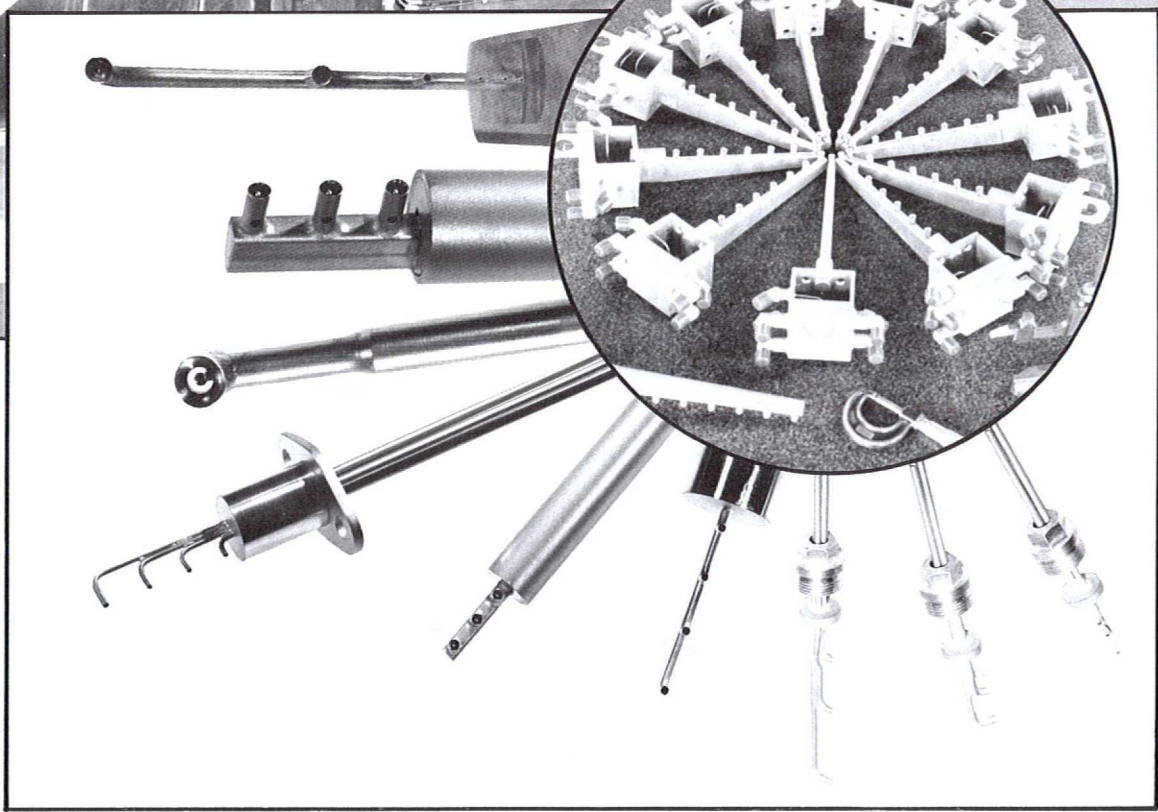

MANUFACTURING CORPORATION 12404 TRISKETT ROAD CLEVELAND, OHIO 44111 FAX: (216) 941-6207
C-1

(216) 941-6200

**SENSORS
CUSTOM FABRICATION**

**SEND MARLIN
YOUR DRAWINGS
FOR PROMPT
QUOTATIONS**

**MANUFACTURING CORPORATION 12404 TRISKETT ROAD CLEVELAND, OHIO 44111 (216) 941-6200
FAX: (216) 941-6207**